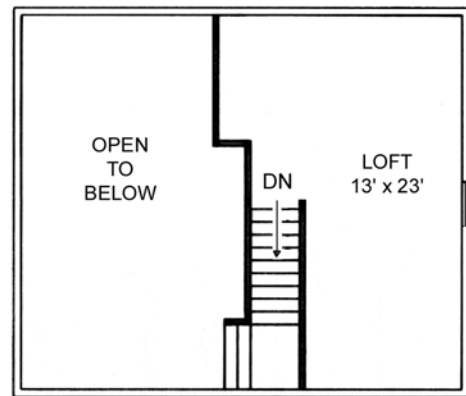

"Your Log Home Partner"

Our Weekender Cabin features a versatile loft, 1 Bedroom and 1 Bath with 972 Total Heated Square Feet.

MAIN FLOOR

LOFT

LEFT ELEVATION

FRONT ELEVATION