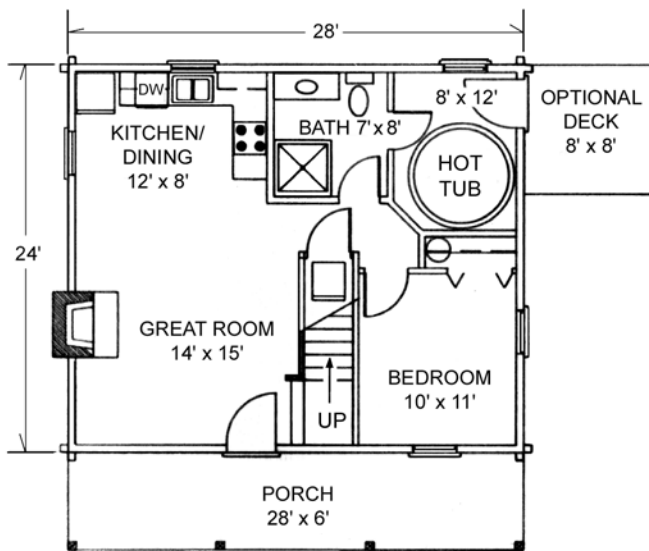

"Your Log Home Partner"

Our Weekender Cabin features a versatile loft, 1 Bedroom and 1 Bath with 972 Total Heated Square Feet.

MAIN FLOOR

LOFT

LEFT ELEVATION

FRONT ELEVATION