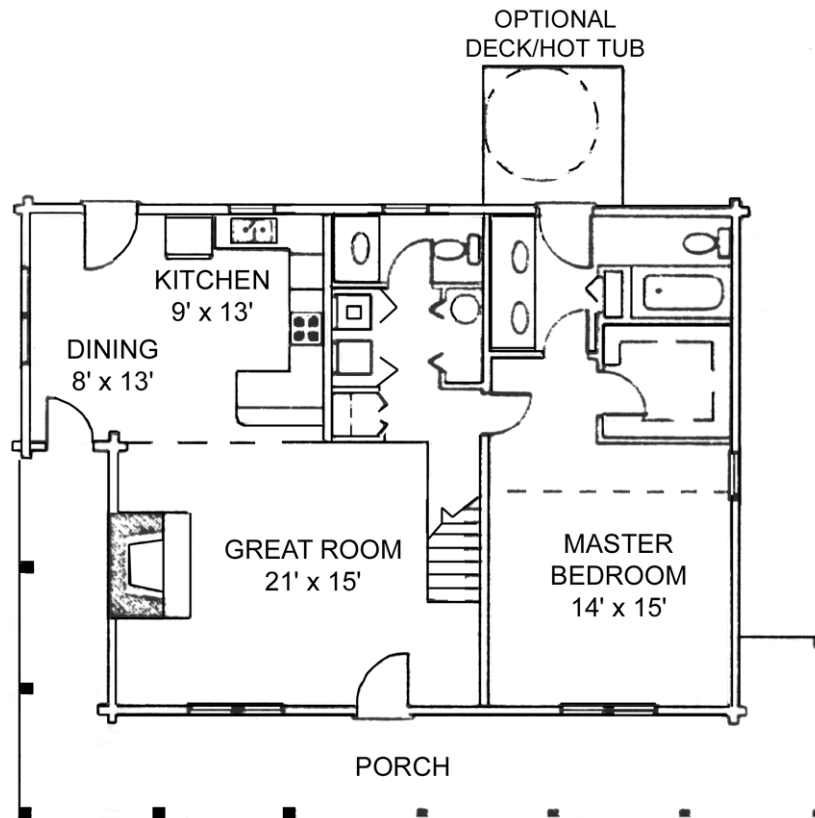

Our Valleyview home features 3 Bedrooms and 2 1/2 Baths with 1,622 Total Heated Square Feet.

SECOND FLOOR

MAIN FLOOR