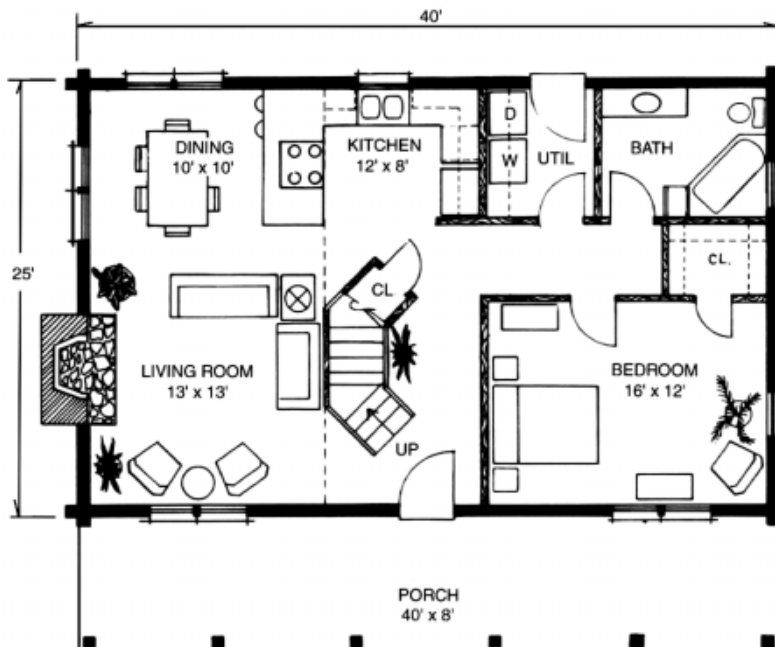

"Your Log Home Partner"

Our Turnbull home features 3 Bedrooms and 2 Baths with 1,663 Total Heated Square Feet.

SECOND FLOOR

MAIN FLOOR