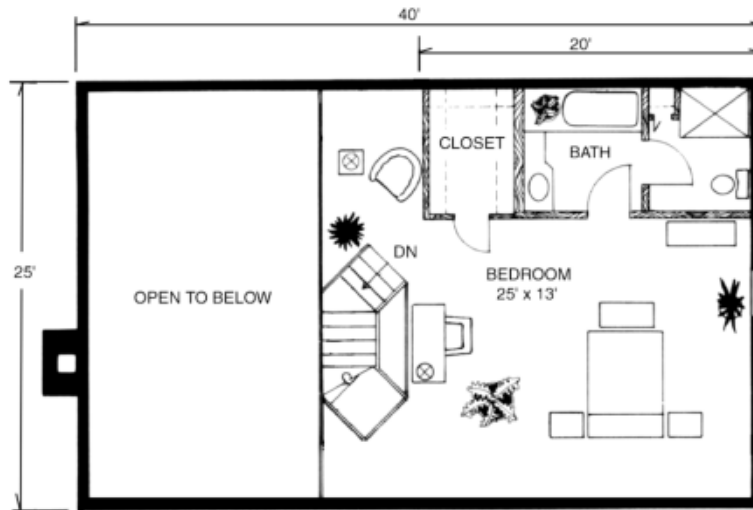

"Your Log Home Partner"

Our Turnbull home features 3 Bedrooms and 2 Baths with 1,663 Total Heated Square Feet.

SECOND FLOOR

MAIN FLOOR