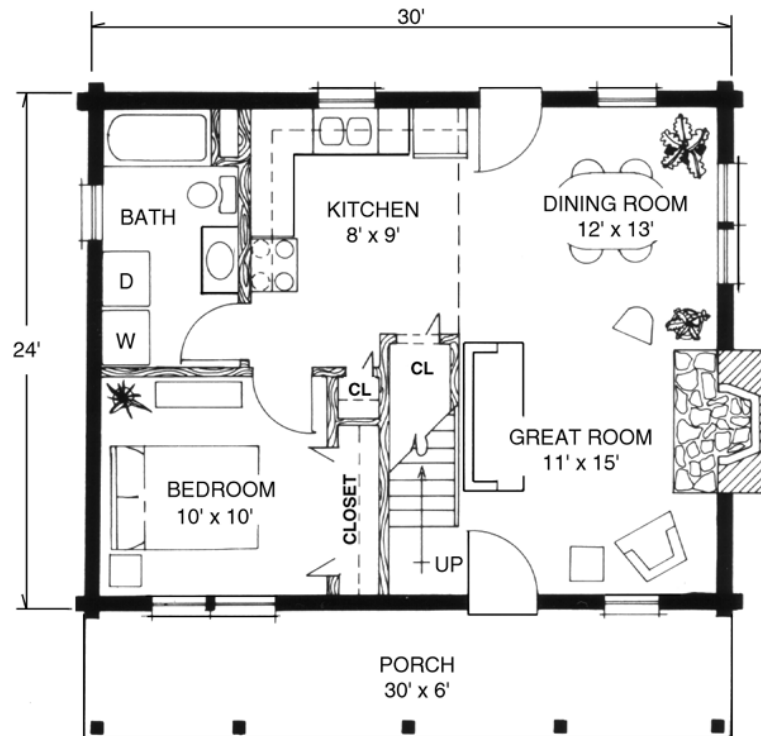

"Your Log Home Partner"

SECOND FLOOR

Our Trapper home features 2 Bedrooms and 1 Bath with 1,150 Total Heated Square Feet.

MAIN FLOOR