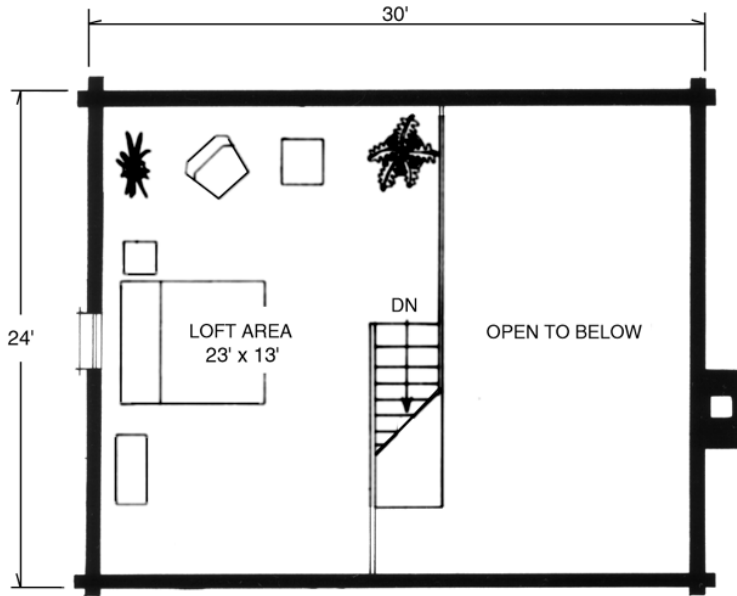

"Your Log Home Partner"

SECOND FLOOR

Our Trapper home features 2 Bedrooms and 1 Bath with 1,150 Total Heated Square Feet.

MAIN FLOOR