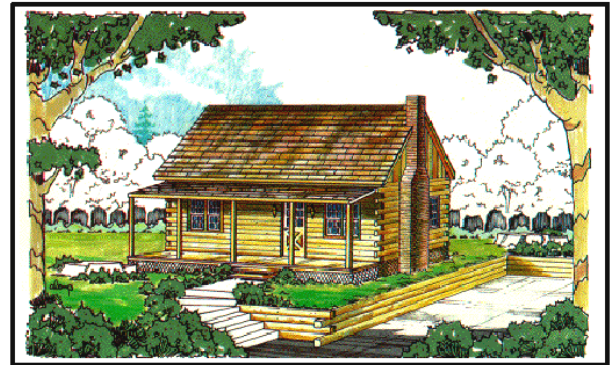

"Your Log Home Partner"

SECOND FLOOR

Our Trapper home features 2 Bedrooms and 1 Bath with 1,150 Total Heated Square Feet.

MAIN FLOOR