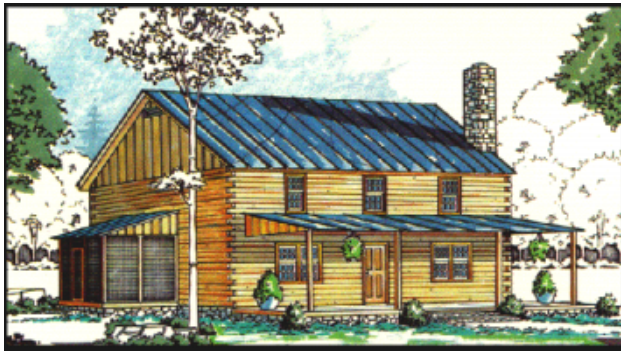

"Your Log Home Partner"

Our Shire home features 4 Bedrooms and 2 ½ Baths with 2,100 Total Heated Square Feet.

SECOND FLOOR

MAIN FLOOR