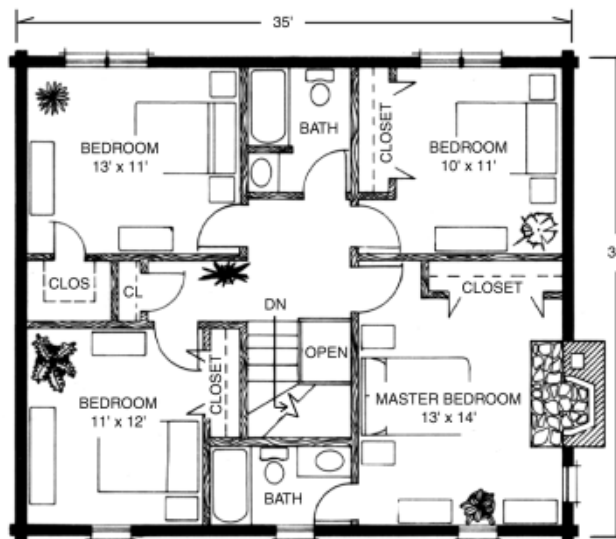

"Your Log Home Partner"

Our Shire home features 4 Bedrooms and 2 ½ Baths with 2,100 Total Heated Square Feet.

SECOND FLOOR

MAIN FLOOR