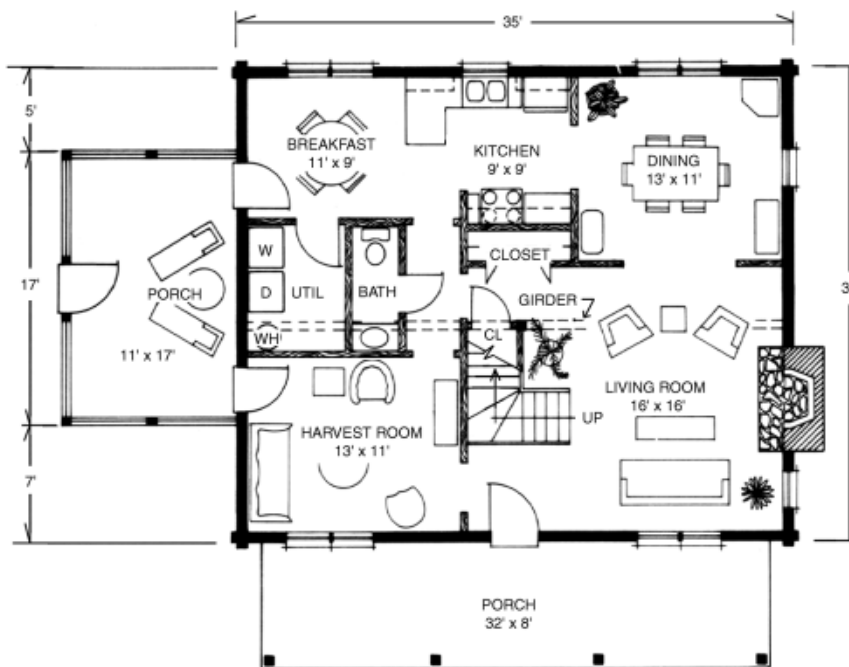

"Your Log Home Partner"

Our Shire home features 4 Bedrooms and 2 ½ Baths with 2,100 Total Heated Square Feet.

SECOND FLOOR

MAIN FLOOR