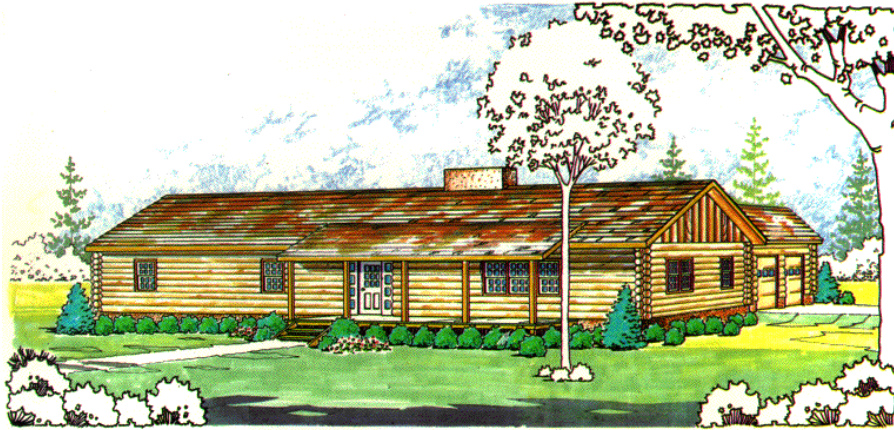

"Your Log Home Partner"

Our River Rest home features 3 Bedrooms, 2 Baths with 2,240 Total Heated Square Feet and a Garage.