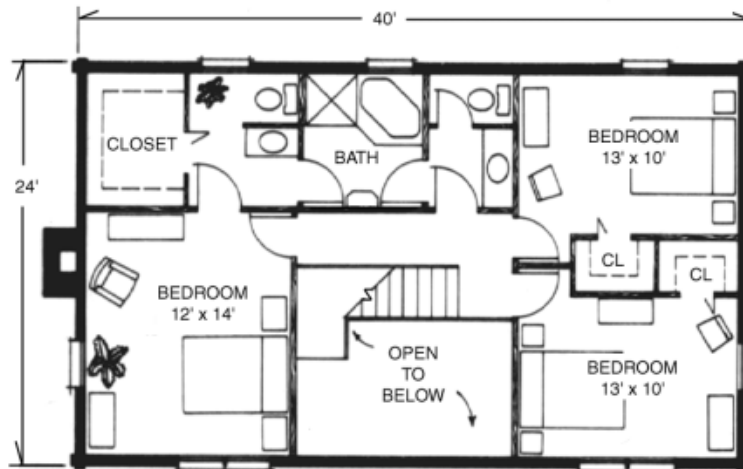

Our Regency home features 4 Bedrooms and 2 1/2 Baths with 2,280 Total Heated Square Feet.

MAIN FLOOR

SECOND FLOOR