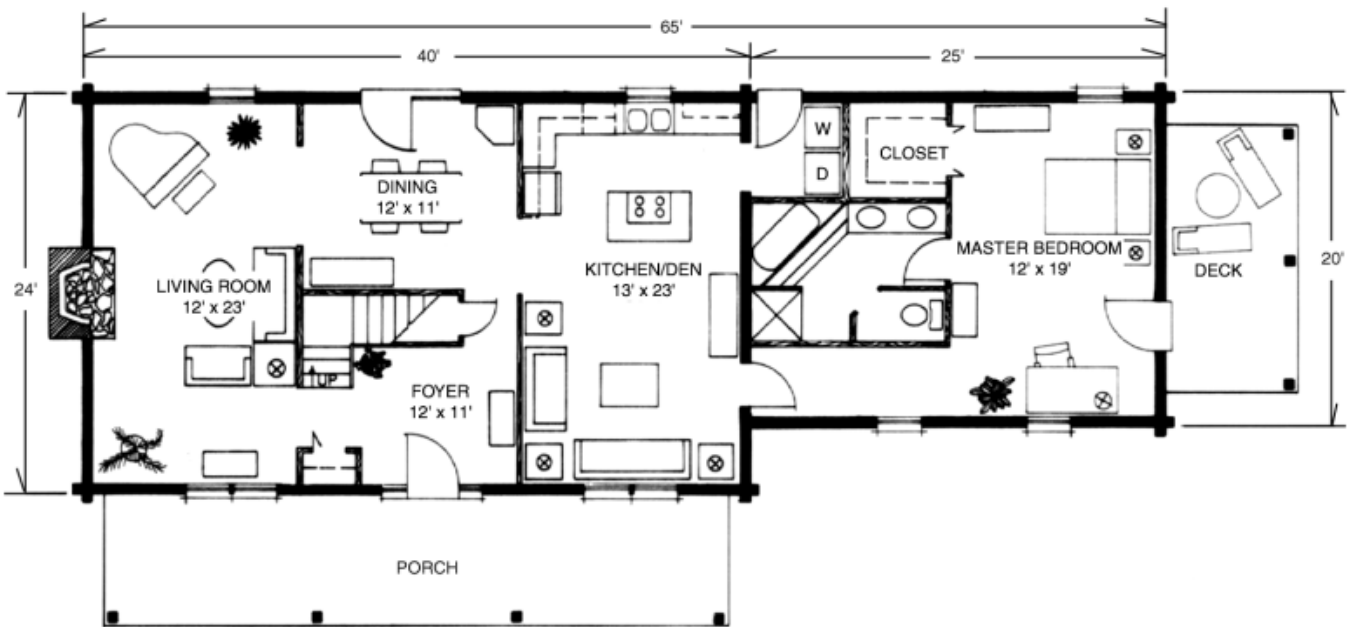

Our Regency home features 4 Bedrooms and 2 1/2 Baths with 2,280 Total Heated Square Feet.

MAIN FLOOR

SECOND FLOOR