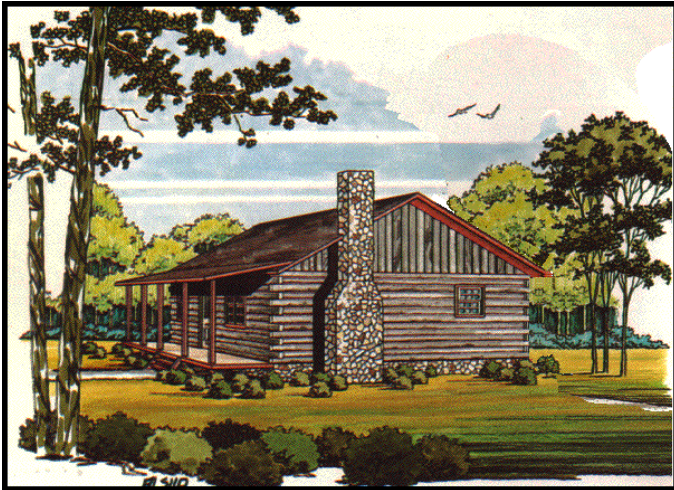

"Your Log Home Partner"

Our Pioneer C home features 2 Bedrooms,
1 Bath with 1,064 Total Heated Square Feet.