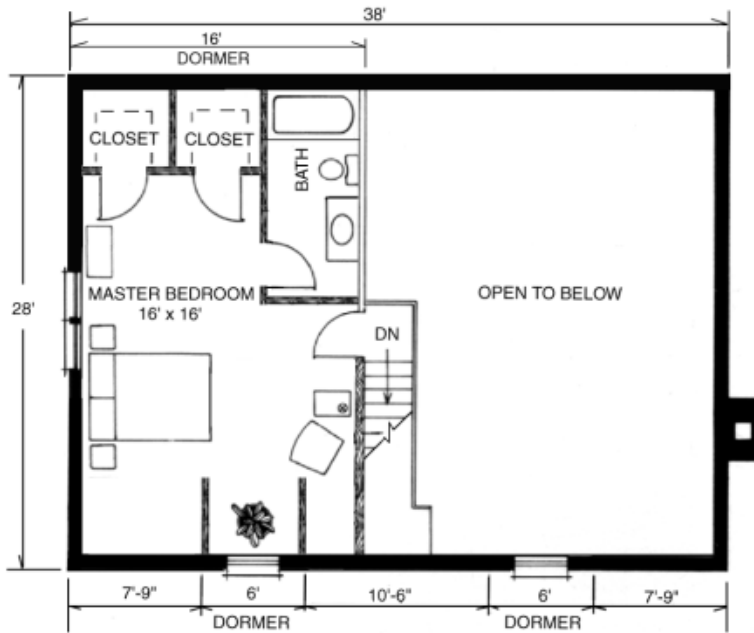

"Your Log Home Partner"

Our Pioneer B home features 3 Bedrooms,  
2 Baths with 1,524 Total Heated Square Feet.

**SECOND FLOOR**

**MAIN FLOOR**