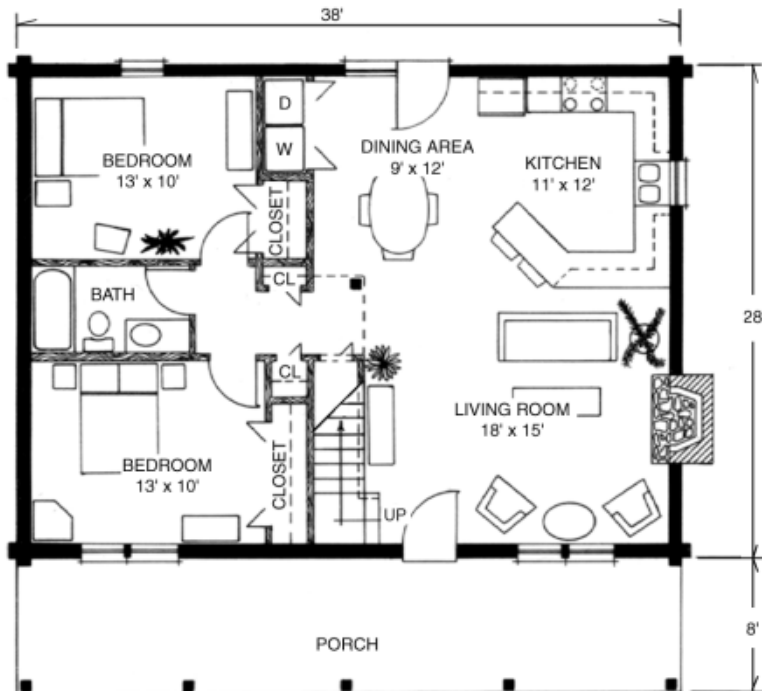

"Your Log Home Partner"

Our Pioneer B home features 3 Bedrooms,  
2 Baths with 1,524 Total Heated Square Feet.

**SECOND FLOOR**

**MAIN FLOOR**