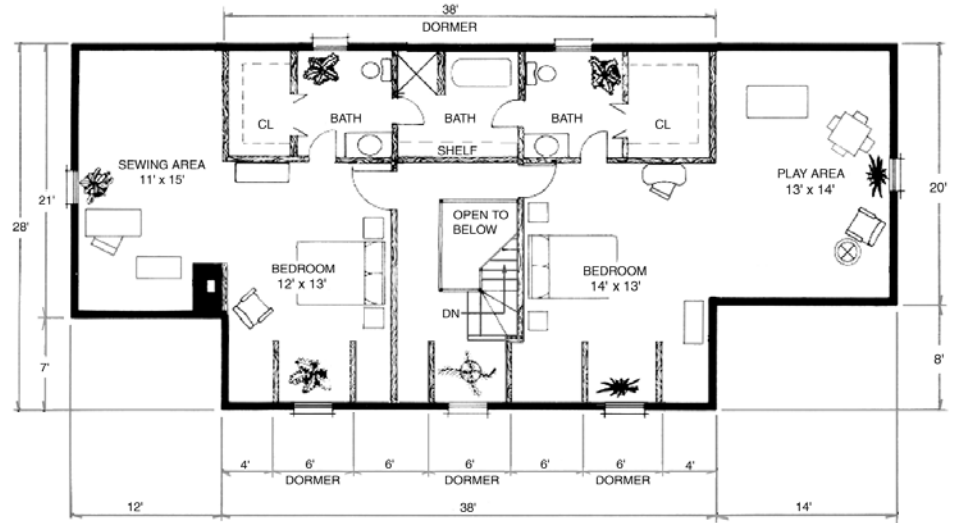

Our Pathfinder home features 4 Bedrooms and 3 1/2 Baths with 3,168 Total Heated Square Feet.

SECOND FLOOR

MAIN FLOOR