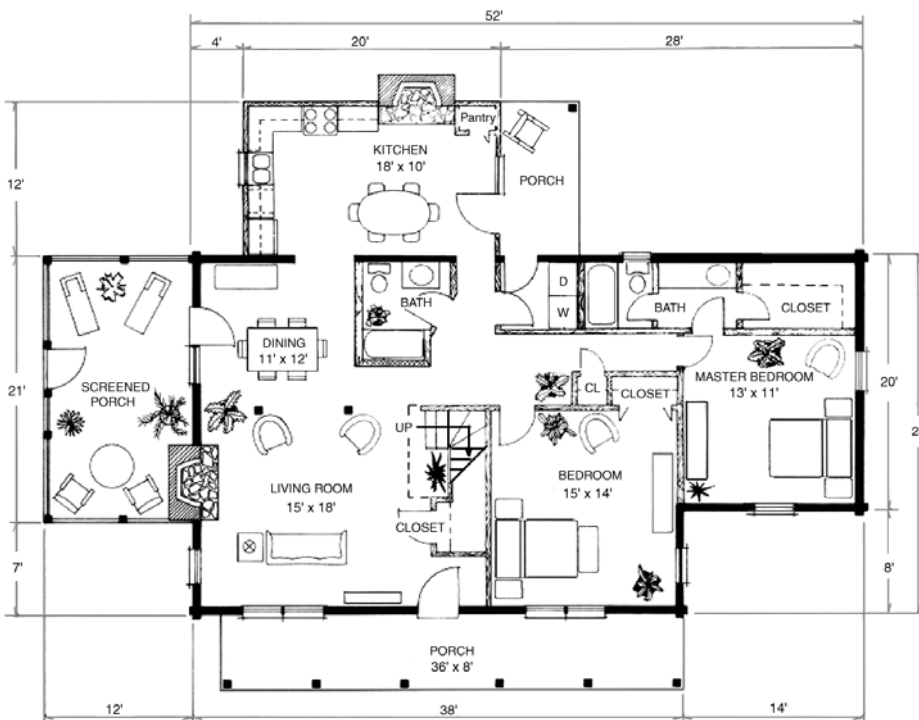

Our Pathfinder home features 4 Bedrooms and 3 1/2 Baths with 3,168 Total Heated Square Feet.

SECOND FLOOR

MAIN FLOOR