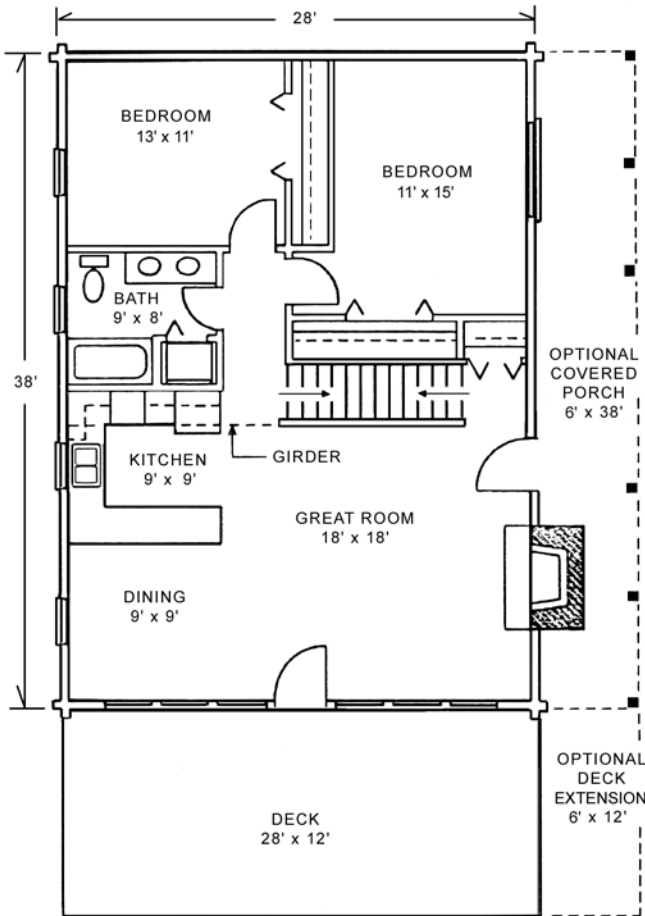

"Your Log Home Partner"

Our Norris home features 3 Bedrooms and 2 Baths with 1,617 Total Heated Square Feet.

MAIN FLOOR

SECOND FLOOR

**THE NORRIS
FRONT ELEVATION —**