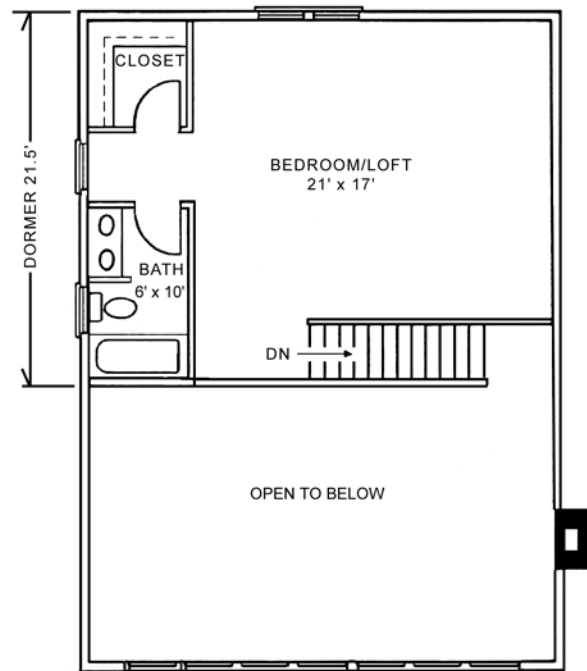

"Your Log Home Partner"

Our Norris home features 3 Bedrooms and 2 Baths with 1,617 Total Heated Square Feet.

MAIN FLOOR

SECOND FLOOR

**THE NORRIS
FRONT ELEVATION —**