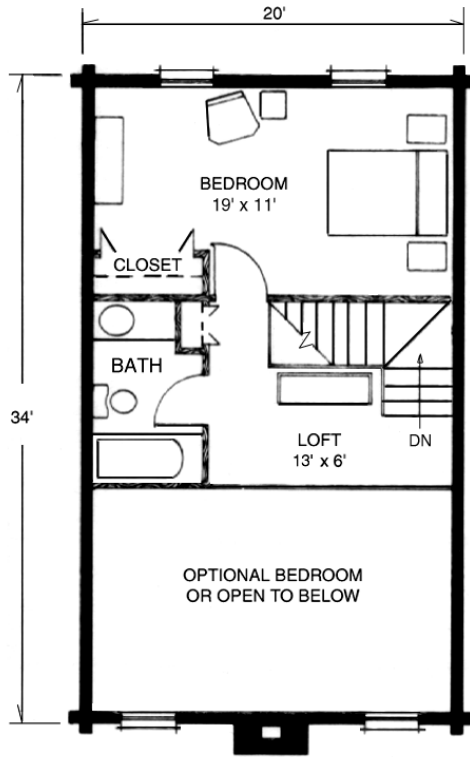

"Your Log Home Partner"

Our Merrylog home features 3 Bedrooms and 3 Baths with 1,940 Total Heated Square Feet.

SECOND FLOOR

MAIN FLOOR

© 1988