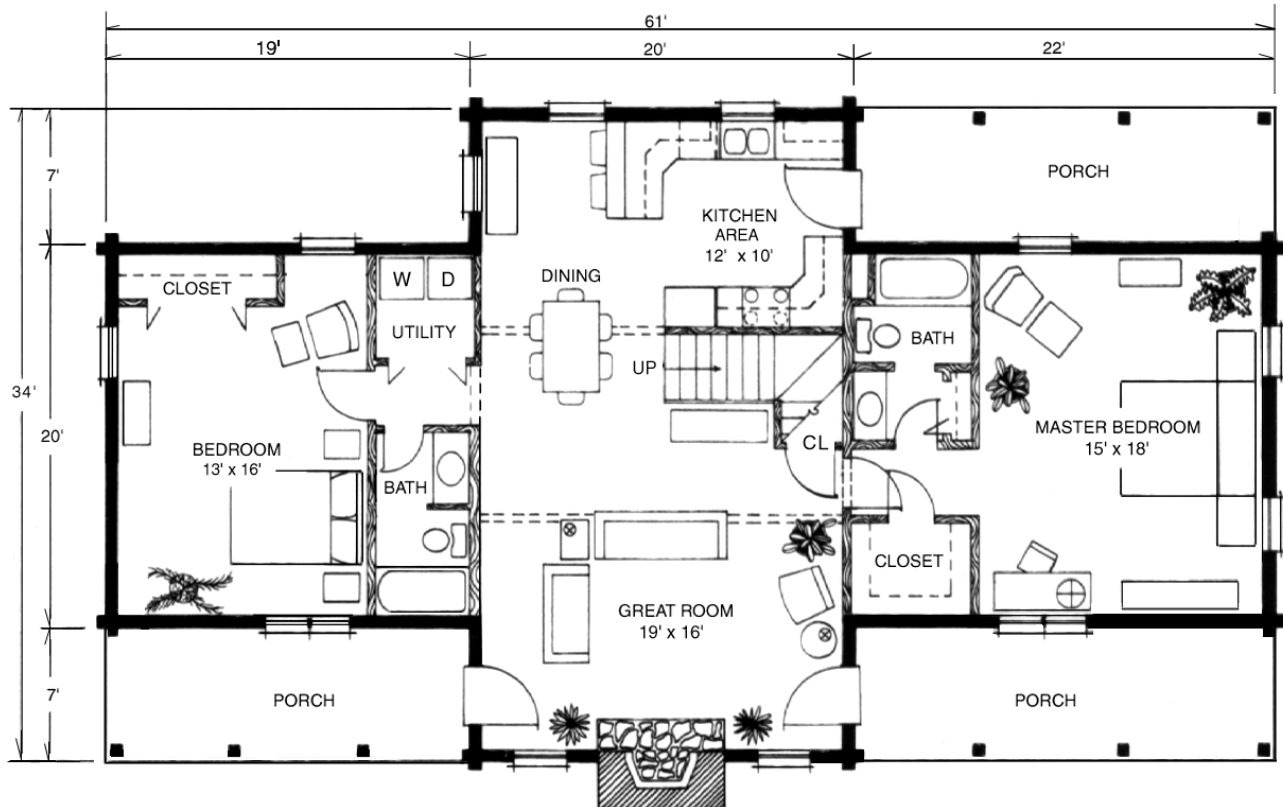

"Your Log Home Partner"

Our Merrylog home features 3 Bedrooms and 3 Baths with 1,940 Total Heated Square Feet.

SECOND FLOOR

MAIN FLOOR

© 1988