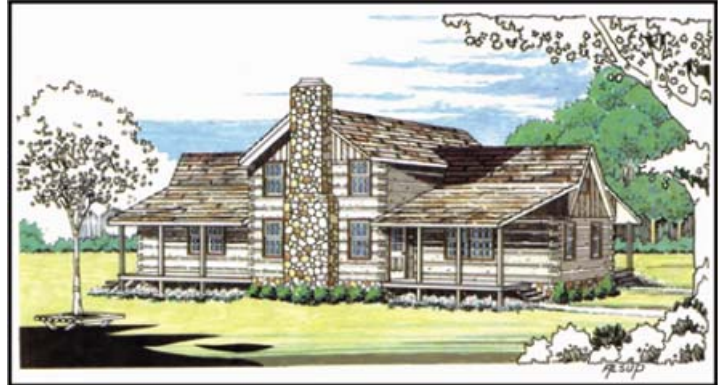

"Your Log Home Partner"

Our Merrylog home features 3 Bedrooms and 3 Baths with 1,940 Total Heated Square Feet.

SECOND FLOOR

MAIN FLOOR

© 1988