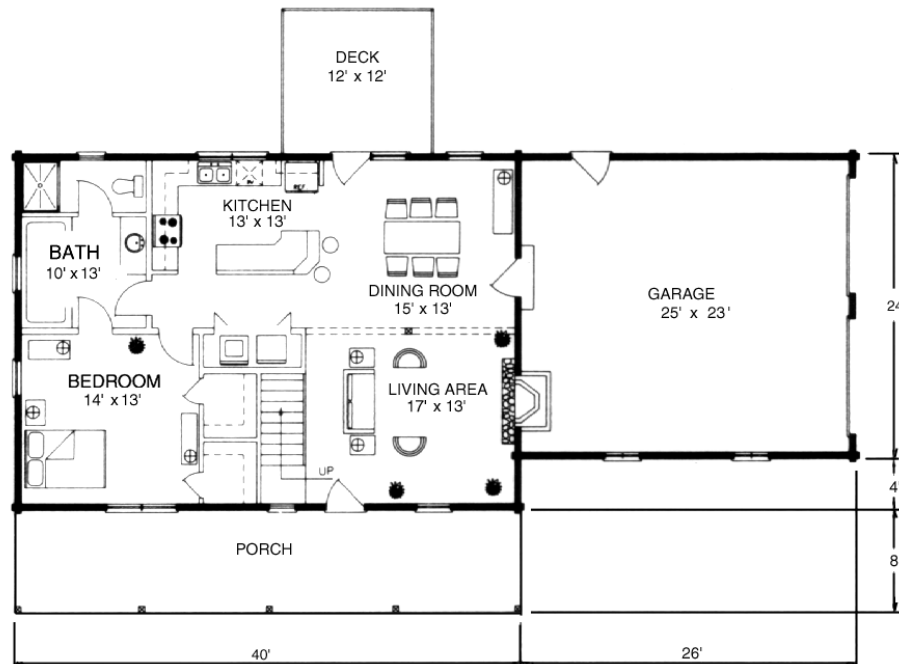

"Your Log Home Partner"

Our Meadowland home features 3 Bedrooms and 2 Baths with 2,800 Total Heated Square Feet, plus a Garage.

SECOND FLOOR

MAIN FLOOR