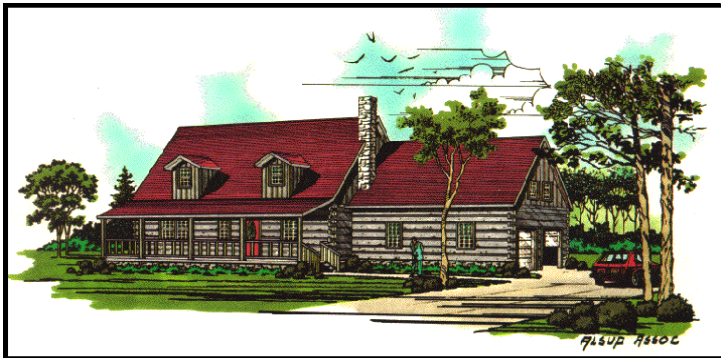

"Your Log Home Partner"

Our Meadowland home features 3 Bedrooms and 2 Baths with 2,800 Total Heated Square Feet, plus a Garage.

SECOND FLOOR

MAIN FLOOR