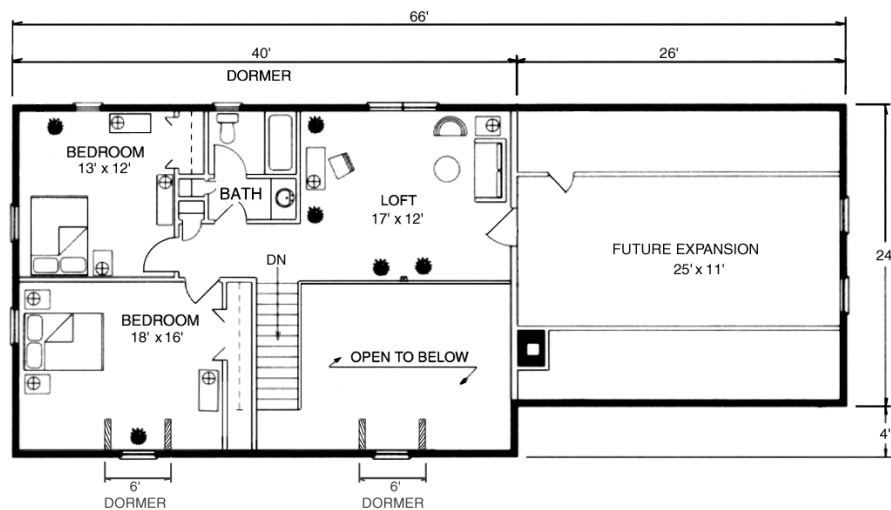

"Your Log Home Partner"

Our Meadowland home features 3 Bedrooms and 2 Baths with 2,800 Total Heated Square Feet, plus a Garage.

SECOND FLOOR

MAIN FLOOR