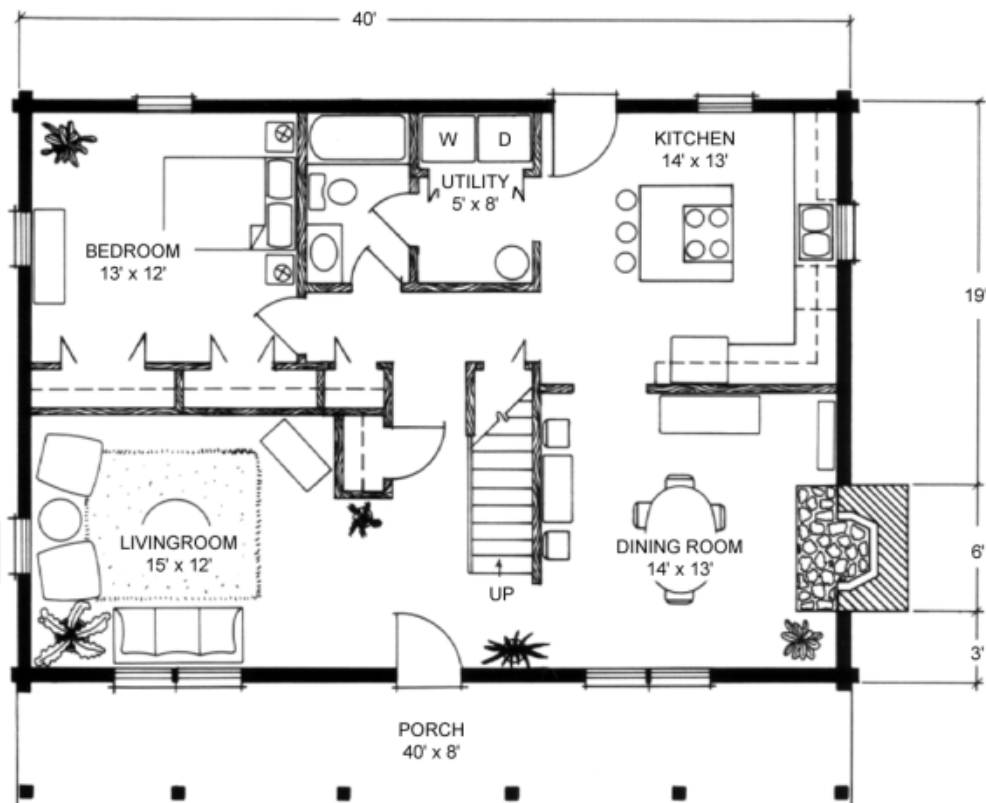

"Your Log Home Partner"

Our Meadowlake home features
4 Bedrooms and 2 Baths with
2,240 Total Heated Square Feet.

SECOND FLOOR

MAIN FLOOR