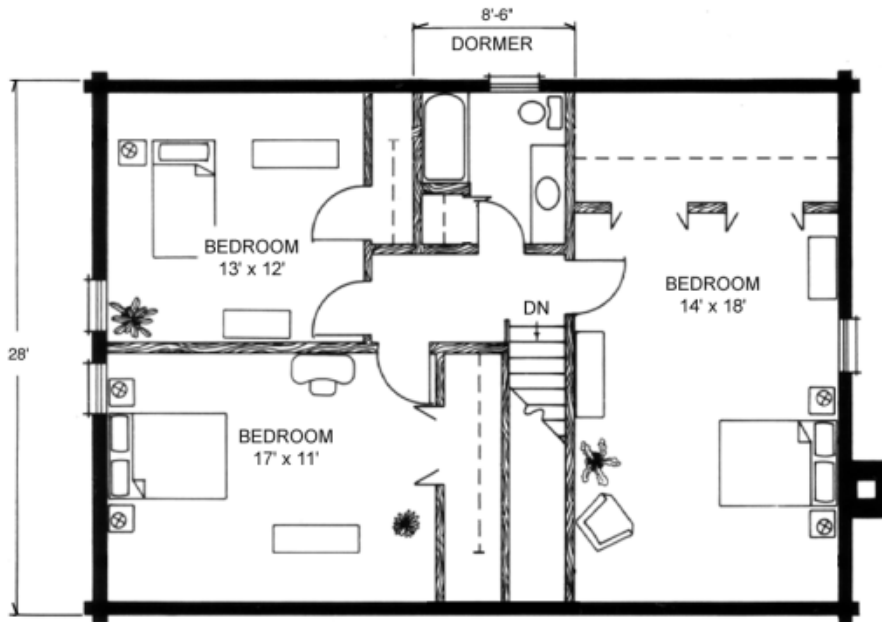

"Your Log Home Partner"

Our Meadowlake home features
4 Bedrooms and 2 Baths with
2,240 Total Heated Square Feet.

SECOND FLOOR

MAIN FLOOR