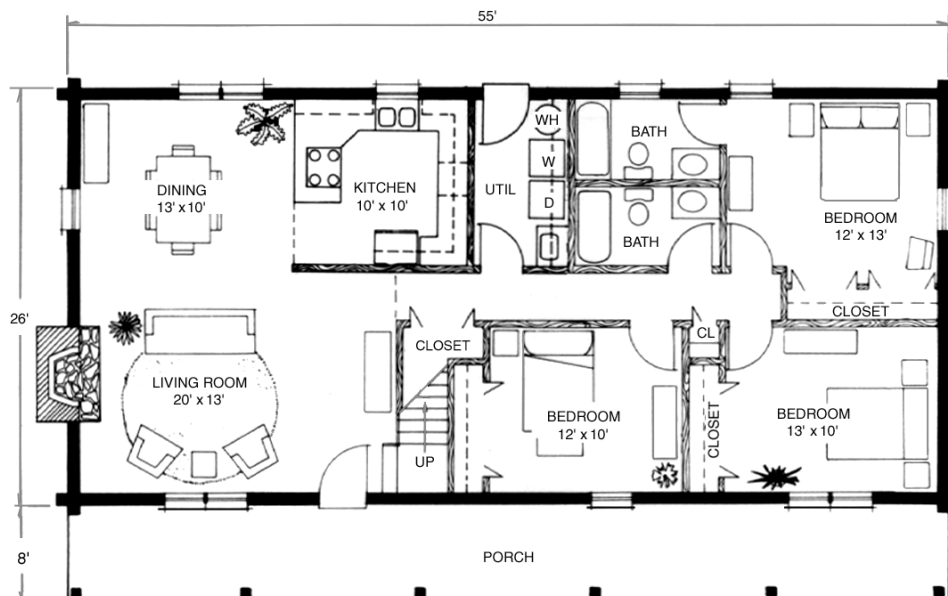

"Your Log Home Partner"

Our Lakeside home features 4 Bedrooms and 3 Baths with 2,375 Total Heated Square Feet.

SECOND FLOOR

MAIN FLOOR