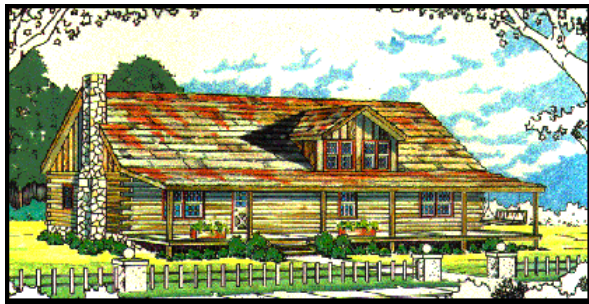

"Your Log Home Partner"

Our Lakeside home features 4 Bedrooms and 3 Baths with 2,375 Total Heated Square Feet.

SECOND FLOOR

MAIN FLOOR