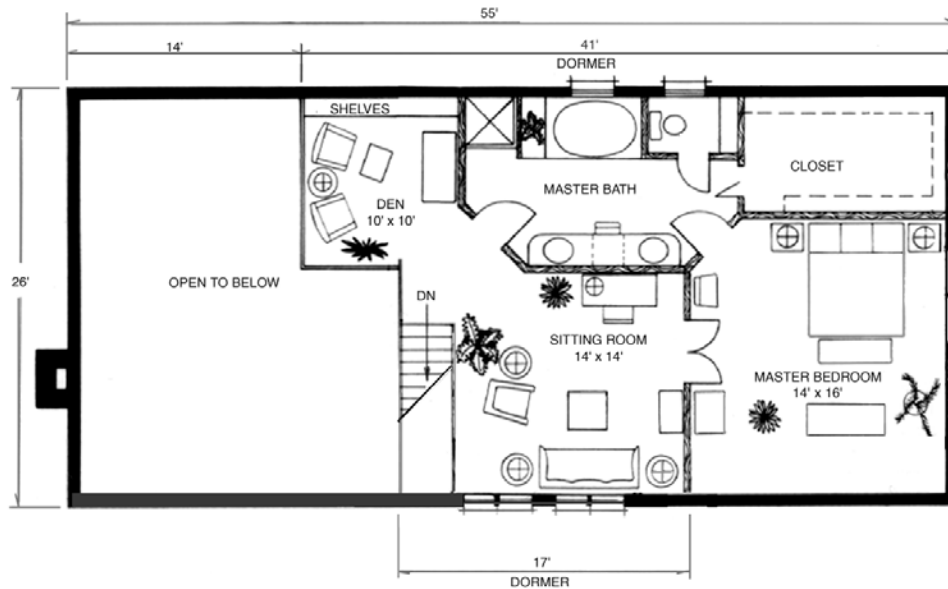

"Your Log Home Partner"

Our Lakeside home features 4 Bedrooms and 3 Baths with 2,375 Total Heated Square Feet.

SECOND FLOOR

MAIN FLOOR