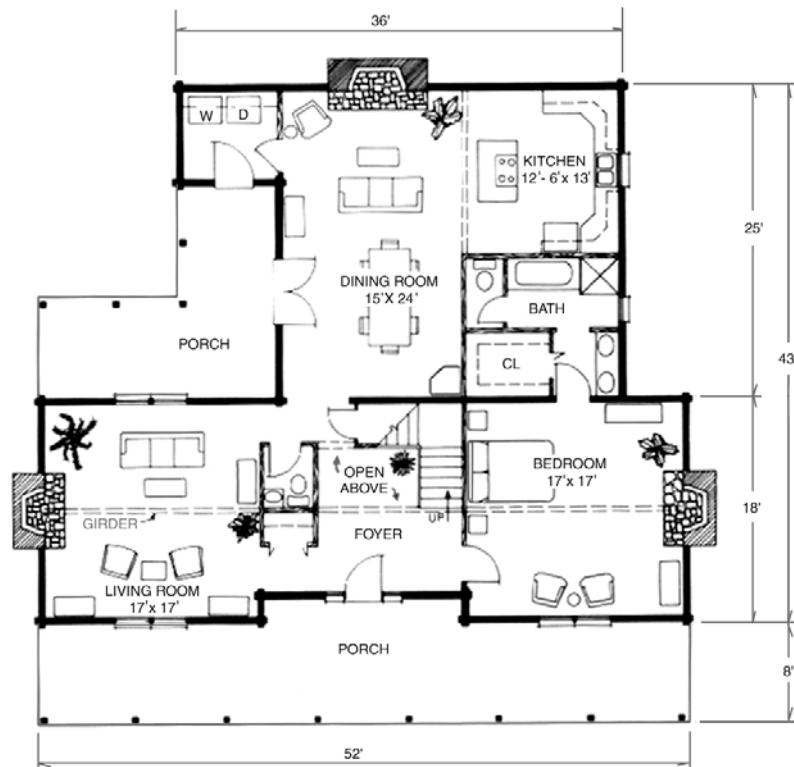

**SECOND FLOOR**

The Homestead features 4 Bedrooms and 3.5 Baths with 3,208 Total Heated Square Feet.

**MAIN FLOOR**