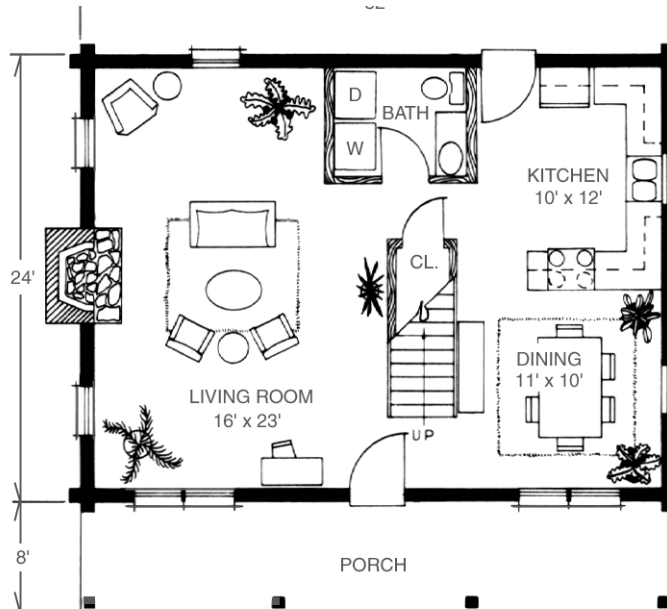

"Your Log Home Partner"

Our Hillwood C home features 3 Bedrooms and 1½ Baths with 1,536 Total Heated Square Feet.

SECOND FLOOR

MAIN FLOOR

© 1988