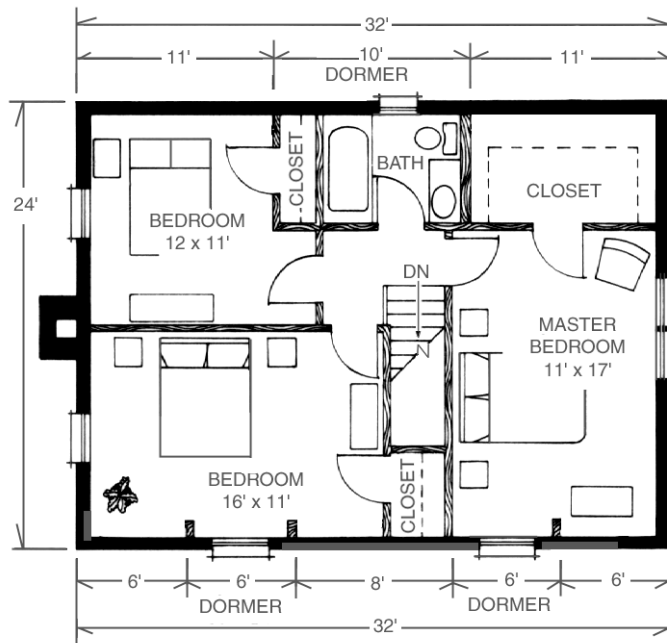

"Your Log Home Partner"

Our Hillwood C home features 3 Bedrooms and 1½ Baths with 1,536 Total Heated Square Feet.

SECOND FLOOR

MAIN FLOOR

© 1988