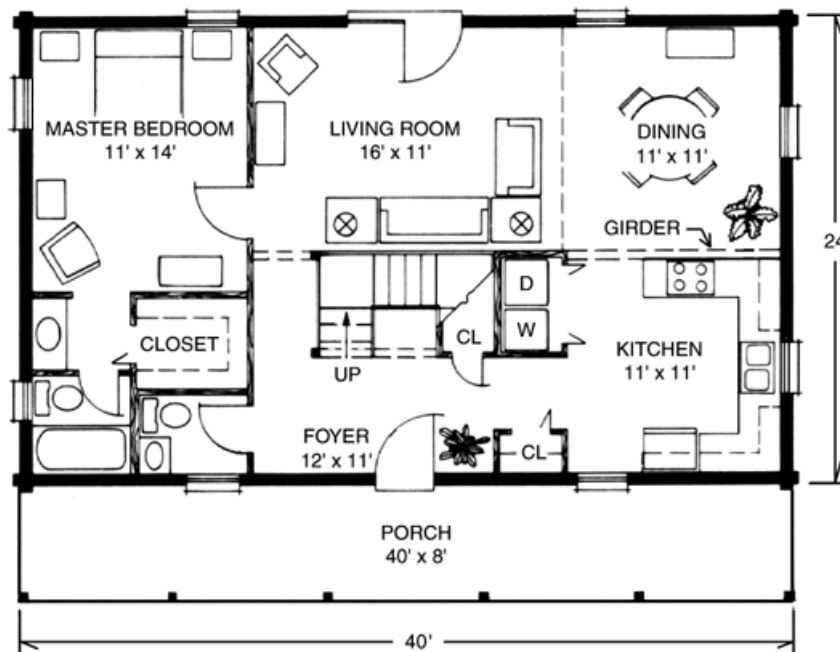

"Your Log Home Partner"

Our Hillwood B home features 3 Bedrooms and 2½ Baths with 1,728 Total Heated Square Feet.

SECOND FLOOR

MAIN FLOOR