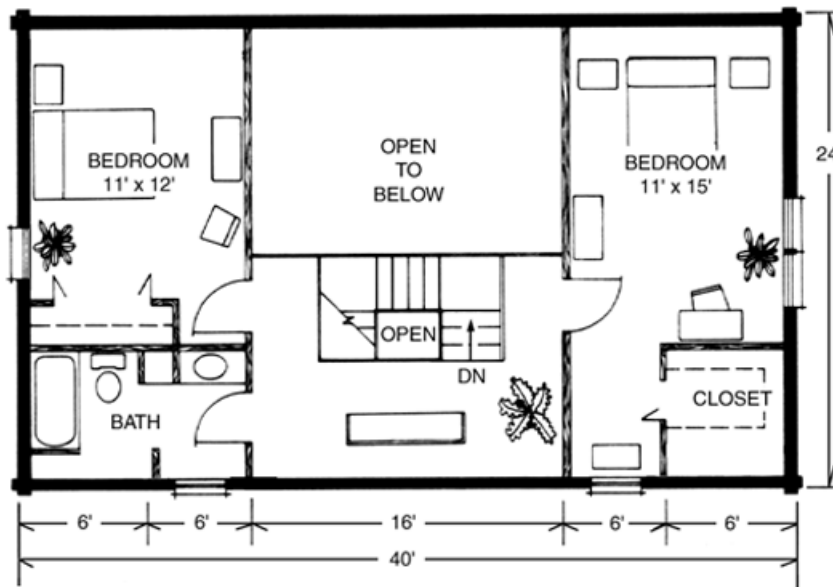

"Your Log Home Partner"

Our Hillwood B home features 3 Bedrooms and 2½ Baths with 1,728 Total Heated Square Feet.

SECOND FLOOR

MAIN FLOOR