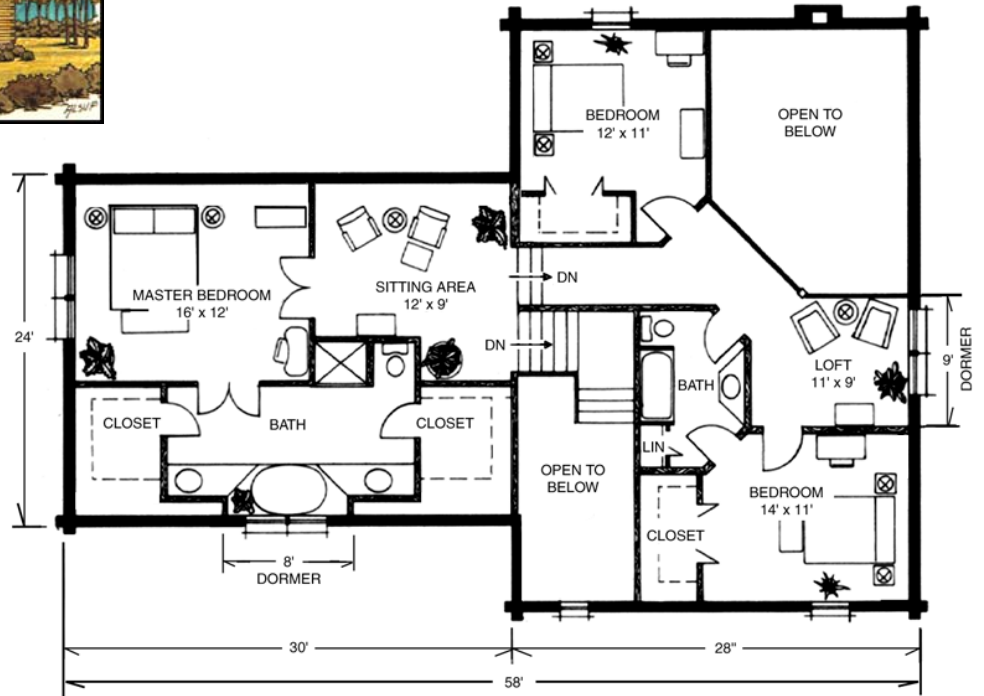

"Your Log Home Partner"

SECOND FLOOR

The Hillwood A home features 3 Bedrooms, 2½ Baths with 3,104 Total Heated Square Feet and a Garage.

MAIN FLOOR