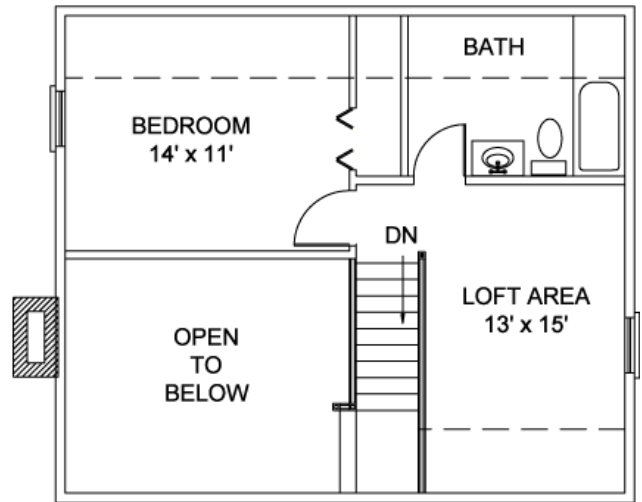

"Your Log Home Partner"

Our Hideaway Cabin features a versatile loft, 2 Bedrooms and 1-3/4 Baths with 1115 Total Heated Square Feet.

MAIN FLOOR PLAN

LOFT FLOOR PLAN

LEFT ELEVATION

FRONT ELEVATION