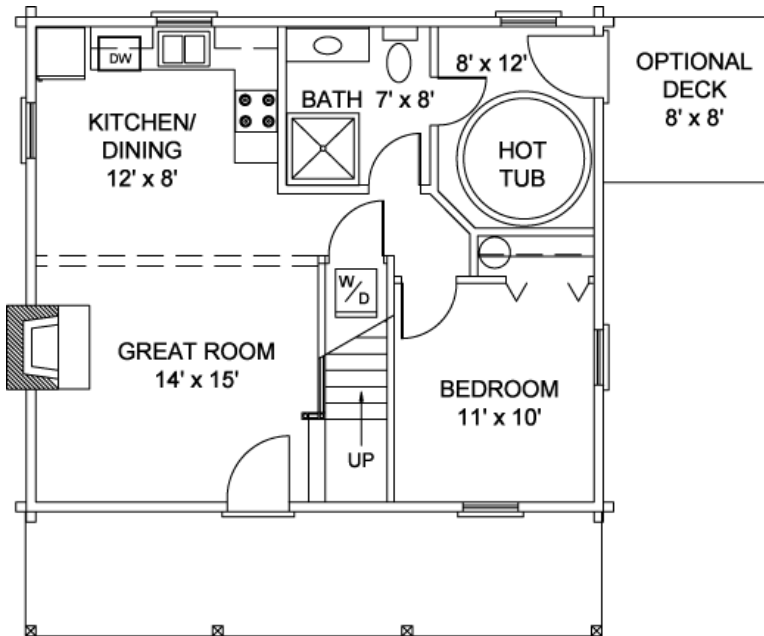

"Your Log Home Partner"

Our Hideaway Cabin features a versatile loft, 2 Bedrooms and 1-3/4 Baths with 1115 Total Heated Square Feet.

MAIN FLOOR PLAN

LOFT FLOOR PLAN

LEFT ELEVATION

FRONT ELEVATION