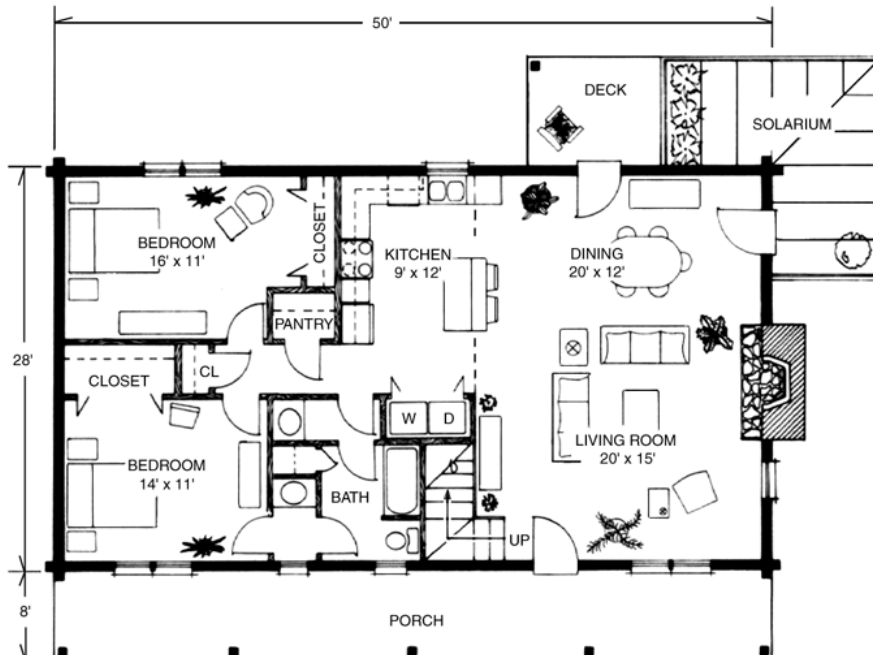

"Your Log Home Partner"

Our Greenbriar home features 3 Bedrooms and 2 Baths with 2,128 Total Heated Square Feet.

SECOND FLOOR

MAIN FLOOR