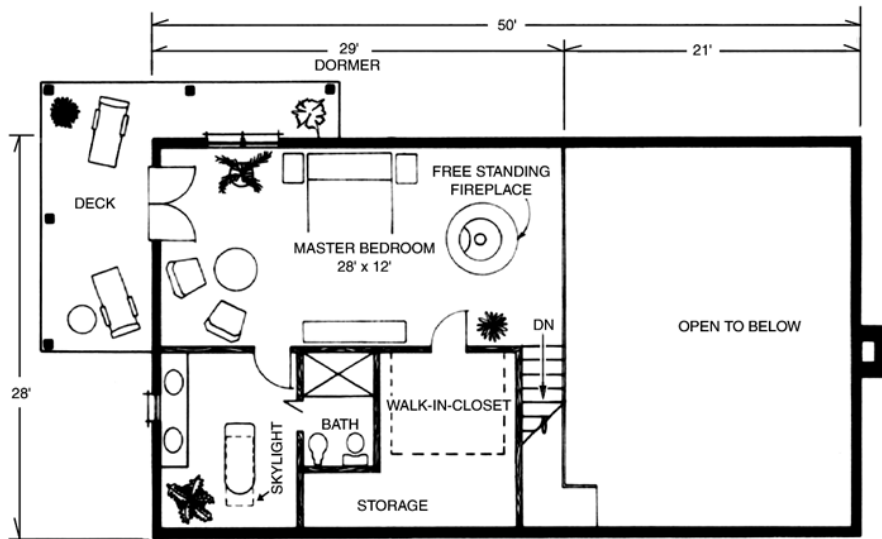

"Your Log Home Partner"

Our Greenbriar home features 3 Bedrooms and 2 Baths with 2,128 Total Heated Square Feet.

SECOND FLOOR

MAIN FLOOR