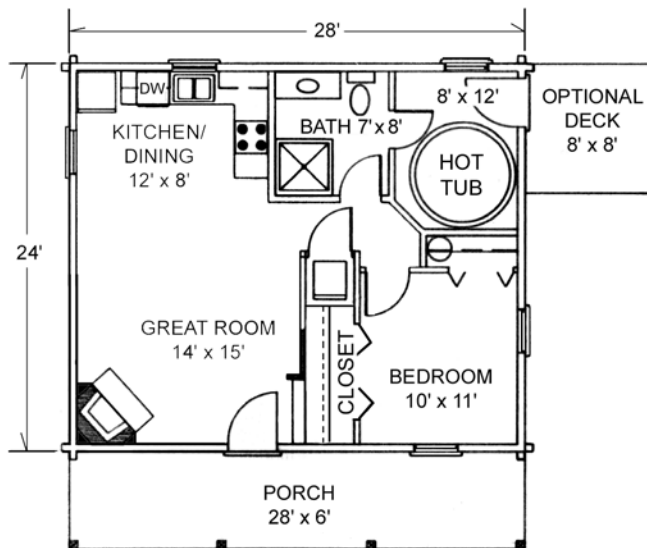

"Your Log Home Partner"

Our Getaway Cabin features 1 Bedroom and 1 Bath with 672 Total Heated Square Feet.

MAIN FLOOR

LEFT ELEVATION

FRONT ELEVATION