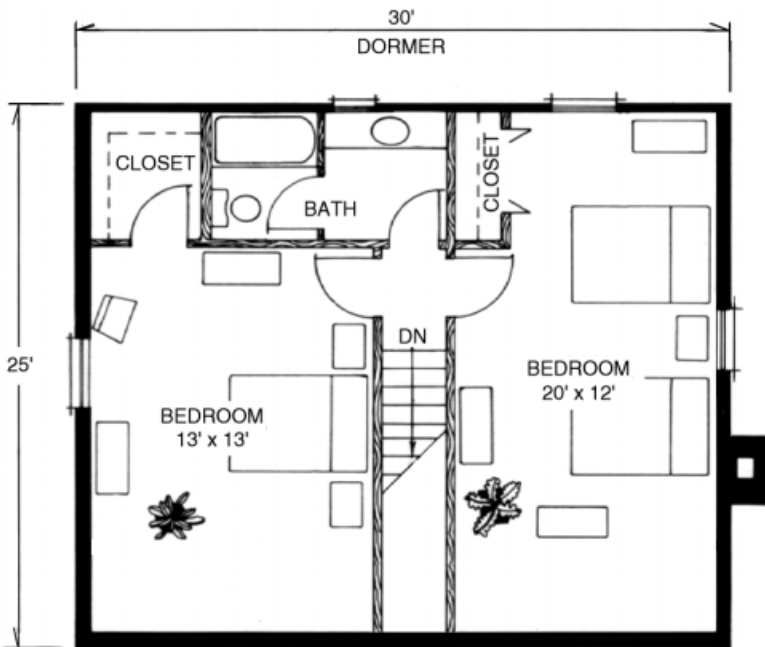

"Your Log Home Partner"

Our Franklin home features 3 Bedrooms and 2 Baths with 1,350 Total Heated Square Feet.

**SECOND FLOOR**

**MAIN FLOOR**