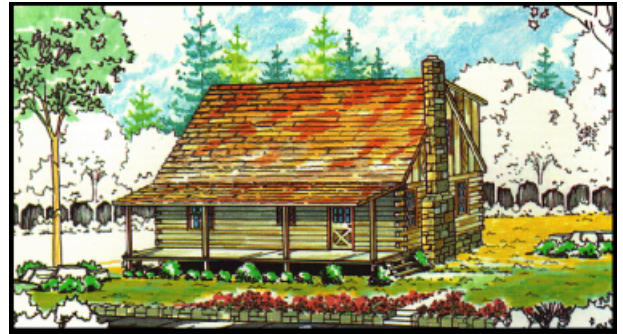

"Your Log Home Partner"

Our Franklin home features 3 Bedrooms and 2 Baths with 1,350 Total Heated Square Feet.

**SECOND FLOOR**

**MAIN FLOOR**