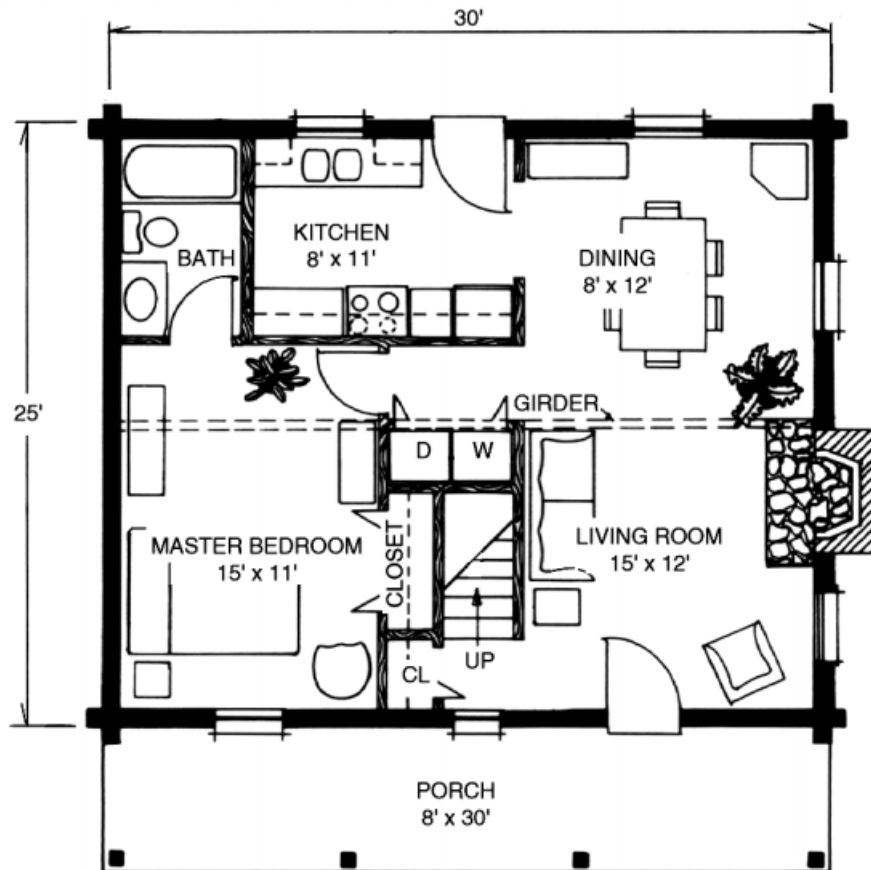

"Your Log Home Partner"

Our Franklin home features 3 Bedrooms and 2 Baths with 1,350 Total Heated Square Feet.

**SECOND FLOOR**

**MAIN FLOOR**