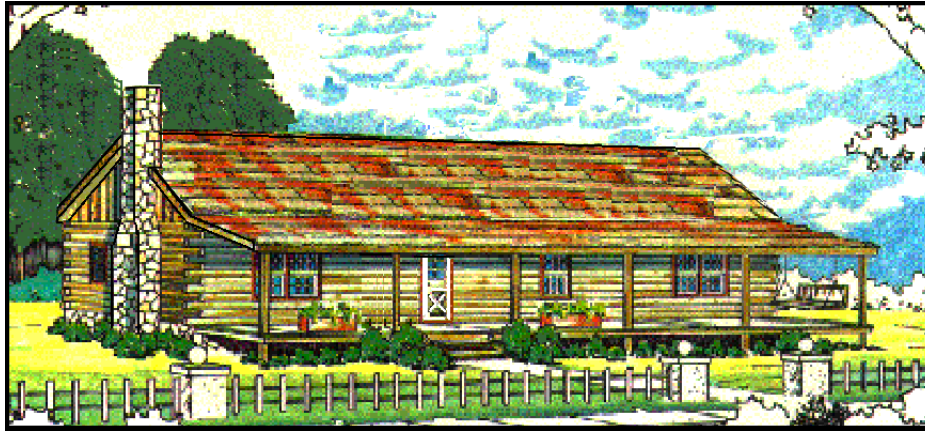

"Your Log Home Partner"

Our Fontana home features  
3 Bedrooms and 2 Baths with  
1430 Total Heated Square Feet.