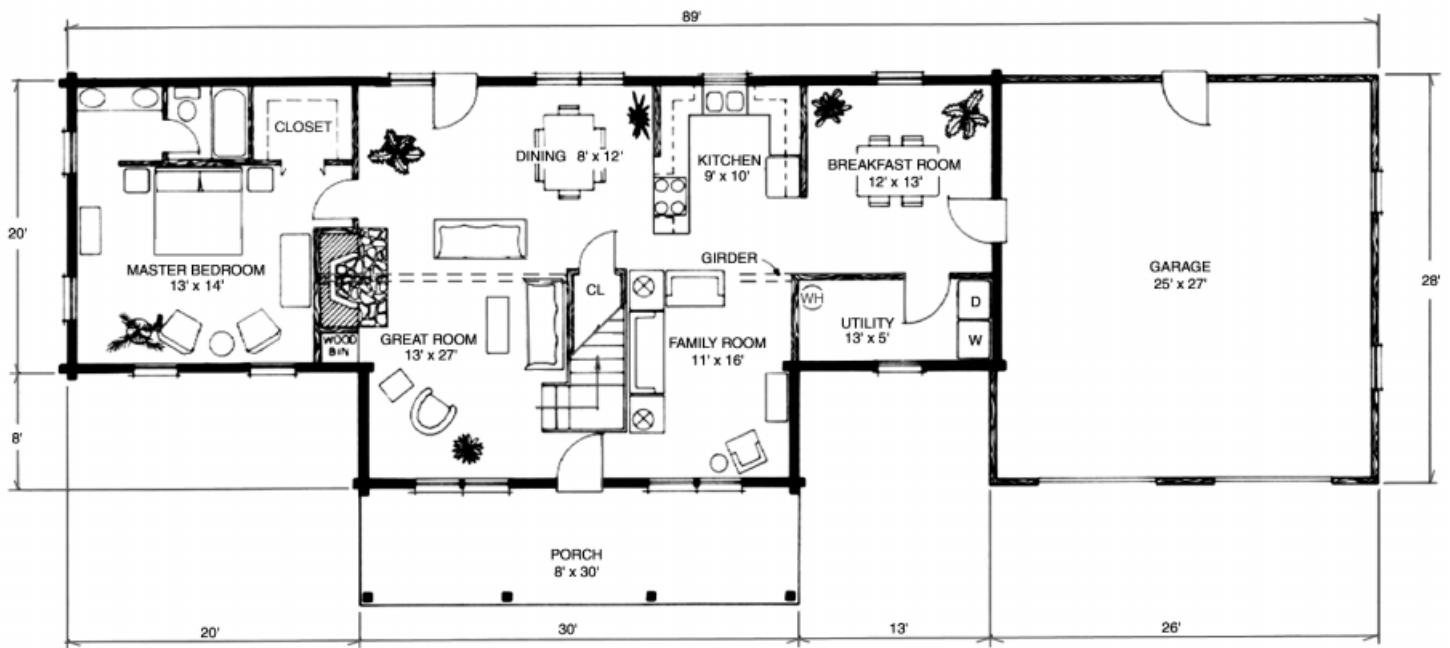

"Your Log Home Partner"

SECOND FLOOR

Our Deerfield home features 3 Bedrooms and 2 Baths with 2,340 Total Heated Square Feet.

MAIN FLOOR