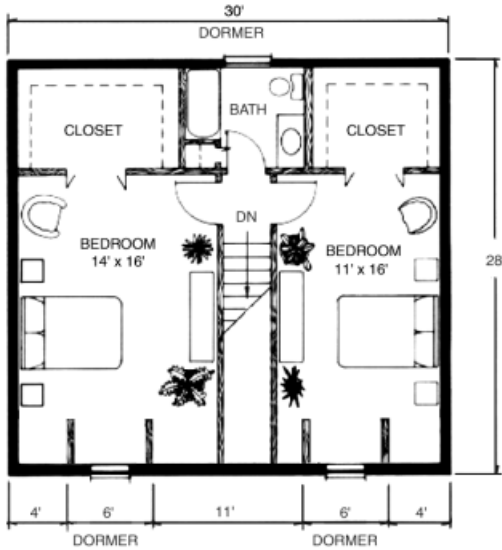

"Your Log Home Partner"

SECOND FLOOR

Our Deerfield home features 3 Bedrooms and 2 Baths with 2,340 Total Heated Square Feet.

MAIN FLOOR