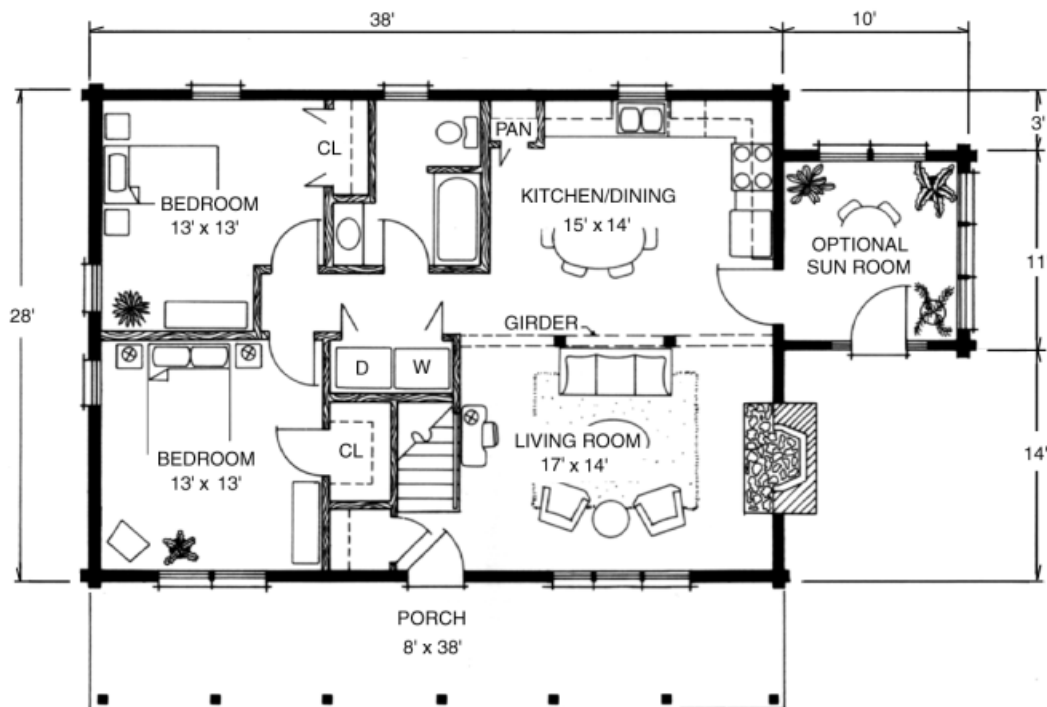

SECOND FLOOR

Our Cumberland home features
3 Bedrooms and 2 Baths with
1,830 Total Heated Square Feet.

The optional sun room adds 110 sq. ft.

MAIN FLOOR