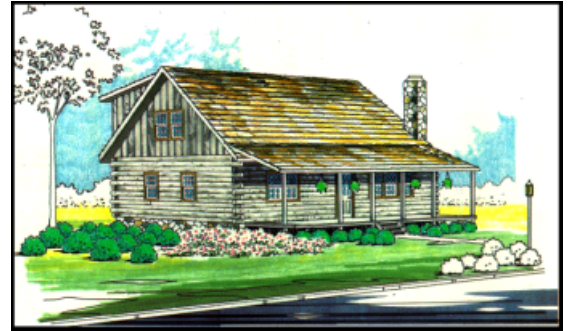

SECOND FLOOR

Our Cumberland home features
3 Bedrooms and 2 Baths with
1,830 Total Heated Square Feet.

The optional sun room adds 110 sq. ft.

MAIN FLOOR