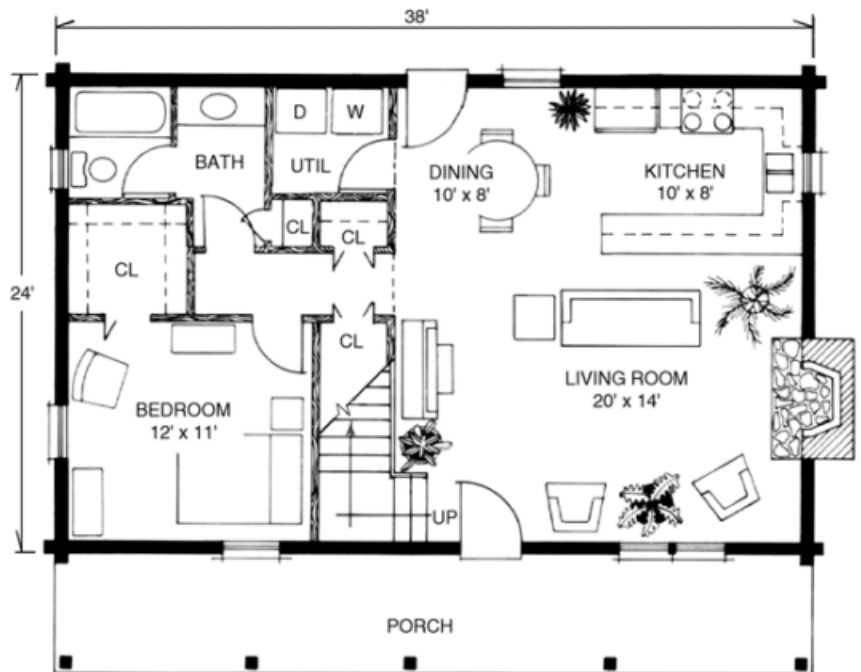

"Your Log Home Partner"

Our Countryside home features 2 Bedrooms and 1 ½ Baths with 1,250 Total Heated Square Feet.

SECOND FLOOR

MAIN FLOOR

© 1988