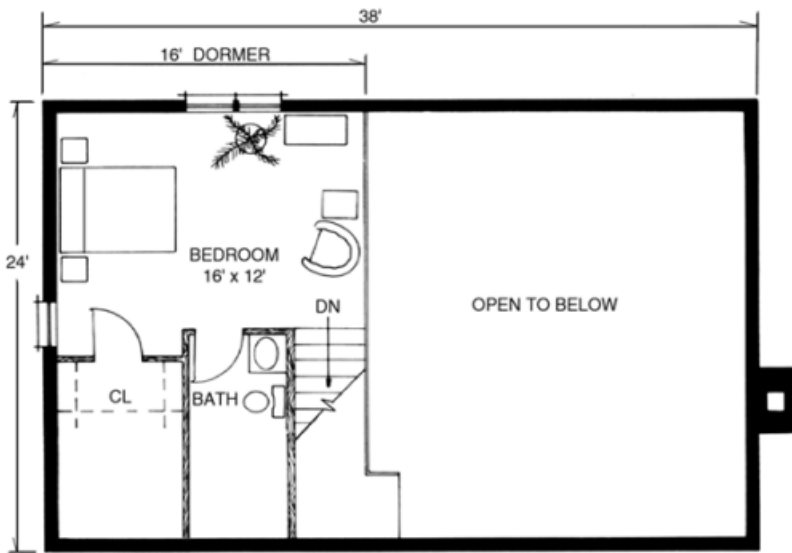

"Your Log Home Partner"

Our Countryside home features 2 Bedrooms and 1 ½ Baths with 1,250 Total Heated Square Feet.

SECOND FLOOR

MAIN FLOOR

© 1988