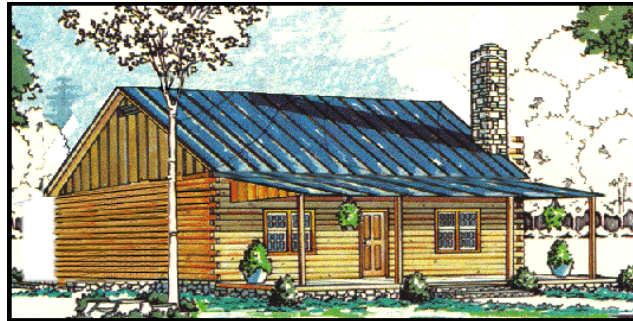

"Your Log Home Partner"

Our Boone home features
2 Bedrooms and 1 Bath with
1,050 Total Heated Square Feet.