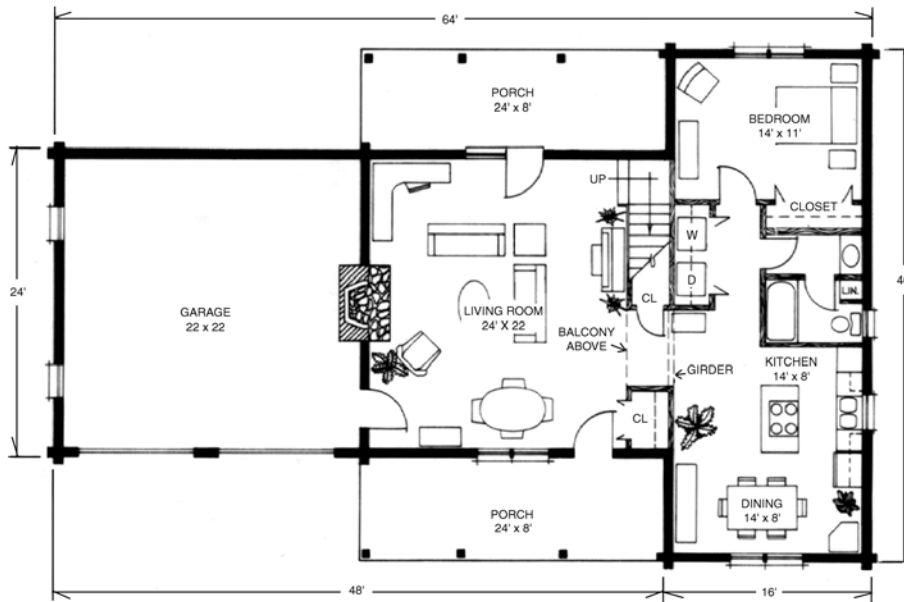

"Your Log Home Partner"

Our Belknap home features 3 Bedrooms and 2 Baths with 1,940 Total Heated Square Feet and a Garage.

**MAIN FLOOR**

**SECOND FLOOR**