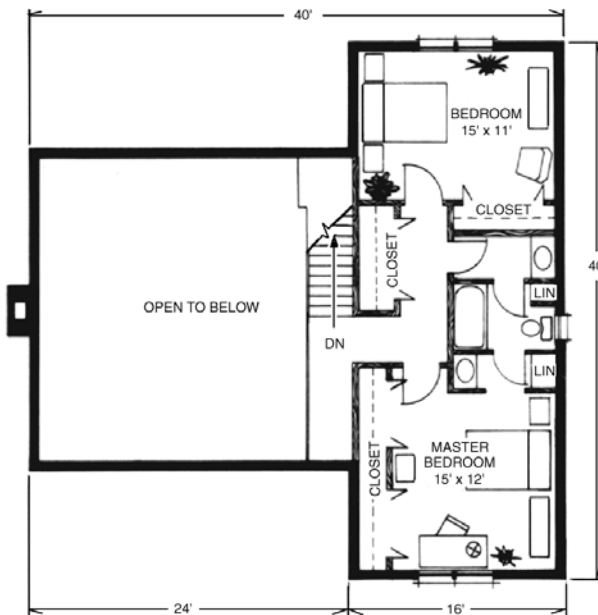

"Your Log Home Partner"

Our Belknap home features 3 Bedrooms and 2 Baths with 1,940 Total Heated Square Feet and a Garage.

**MAIN FLOOR**

**SECOND FLOOR**