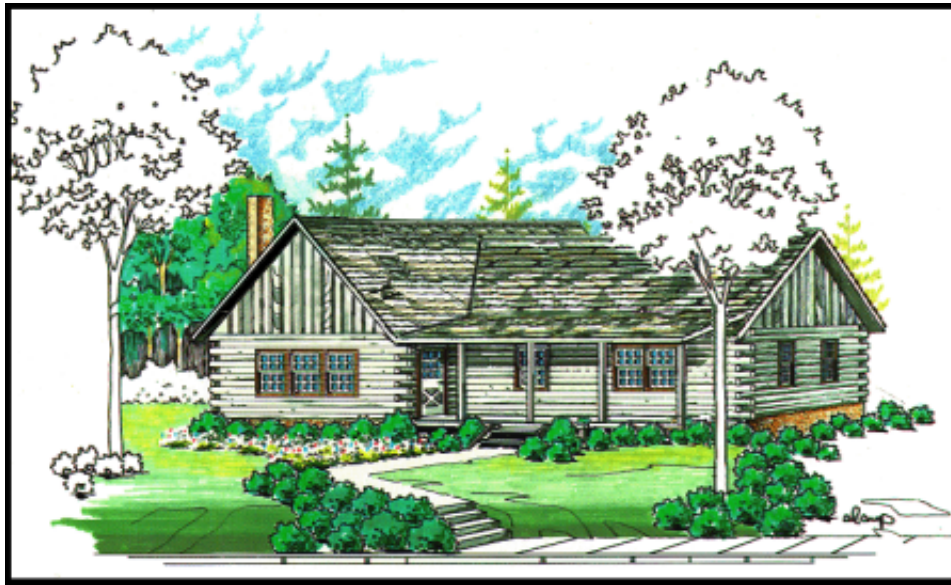

"Your Log Home Partner"

Our Baxter home features 3 Bedrooms and 2 Baths with 1,382 Total Heated Square Feet.