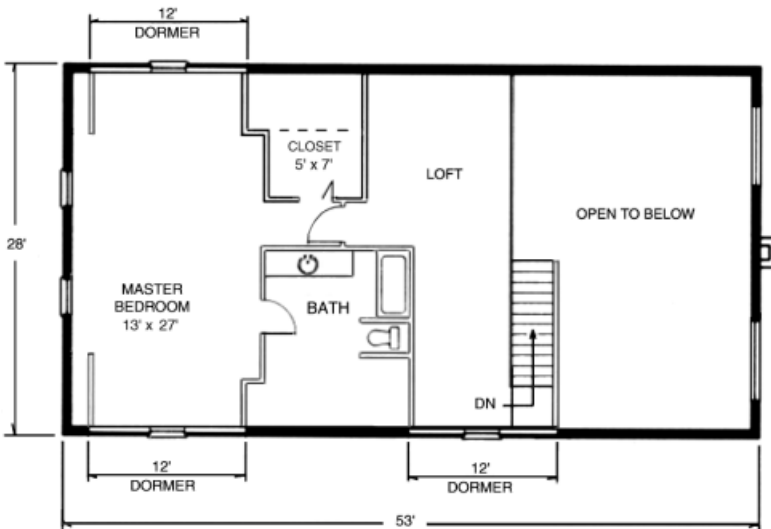

"Your Log Home Partner"

Our Aspen home features 3 Bedrooms and 2 Baths with 2,600 Total Heated Square Feet.

**SECOND FLOOR**

**MAIN FLOOR**