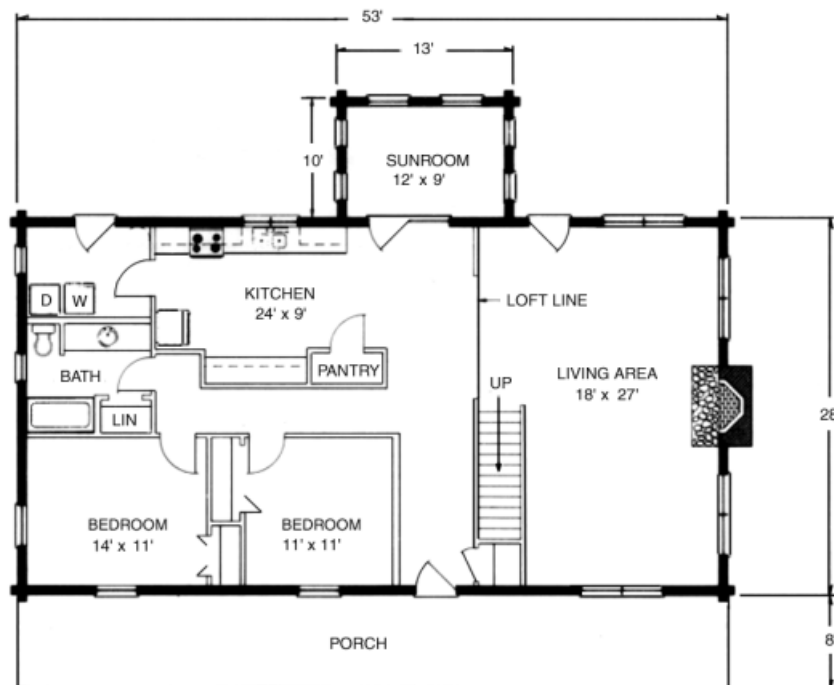

"Your Log Home Partner"

Our Aspen home features 3 Bedrooms and 2 Baths with 2,600 Total Heated Square Feet.

**SECOND FLOOR**

**MAIN FLOOR**